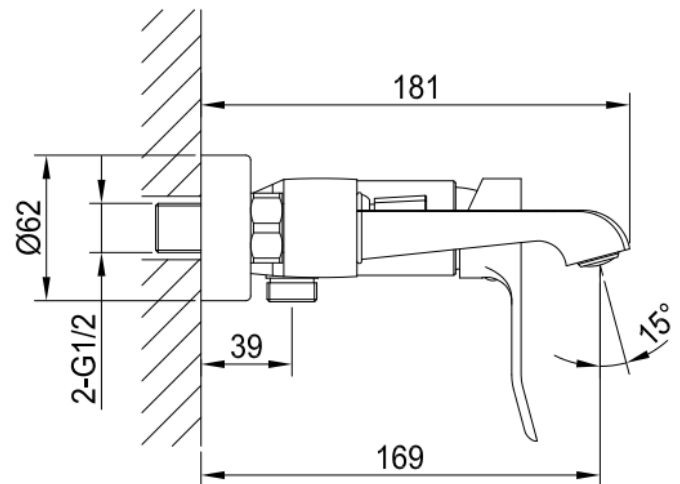

Brand : CAE, China  
 Name : PESCARA exposed bath/shower mixer with hand shower set  
 Item Code : 53.2496C

Color / Finish: Chrome Plated  
 Dimensions : 211 mm length

**Product info:**

- Exposed bath/shower mixer
- With hand shower set