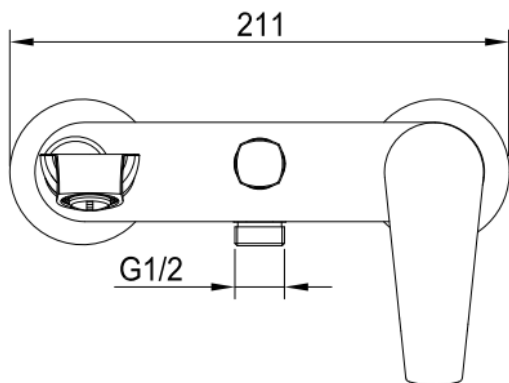

Brand : CAE, China  
 Name : PESCARA exposed bath/shower mixer with hand shower set  
 Item Code : 53.2496C

Color / Finish: Chrome Plated  
 Dimensions : 211 mm length

**Product info:**

- Exposed bath/shower mixer
- With hand shower set